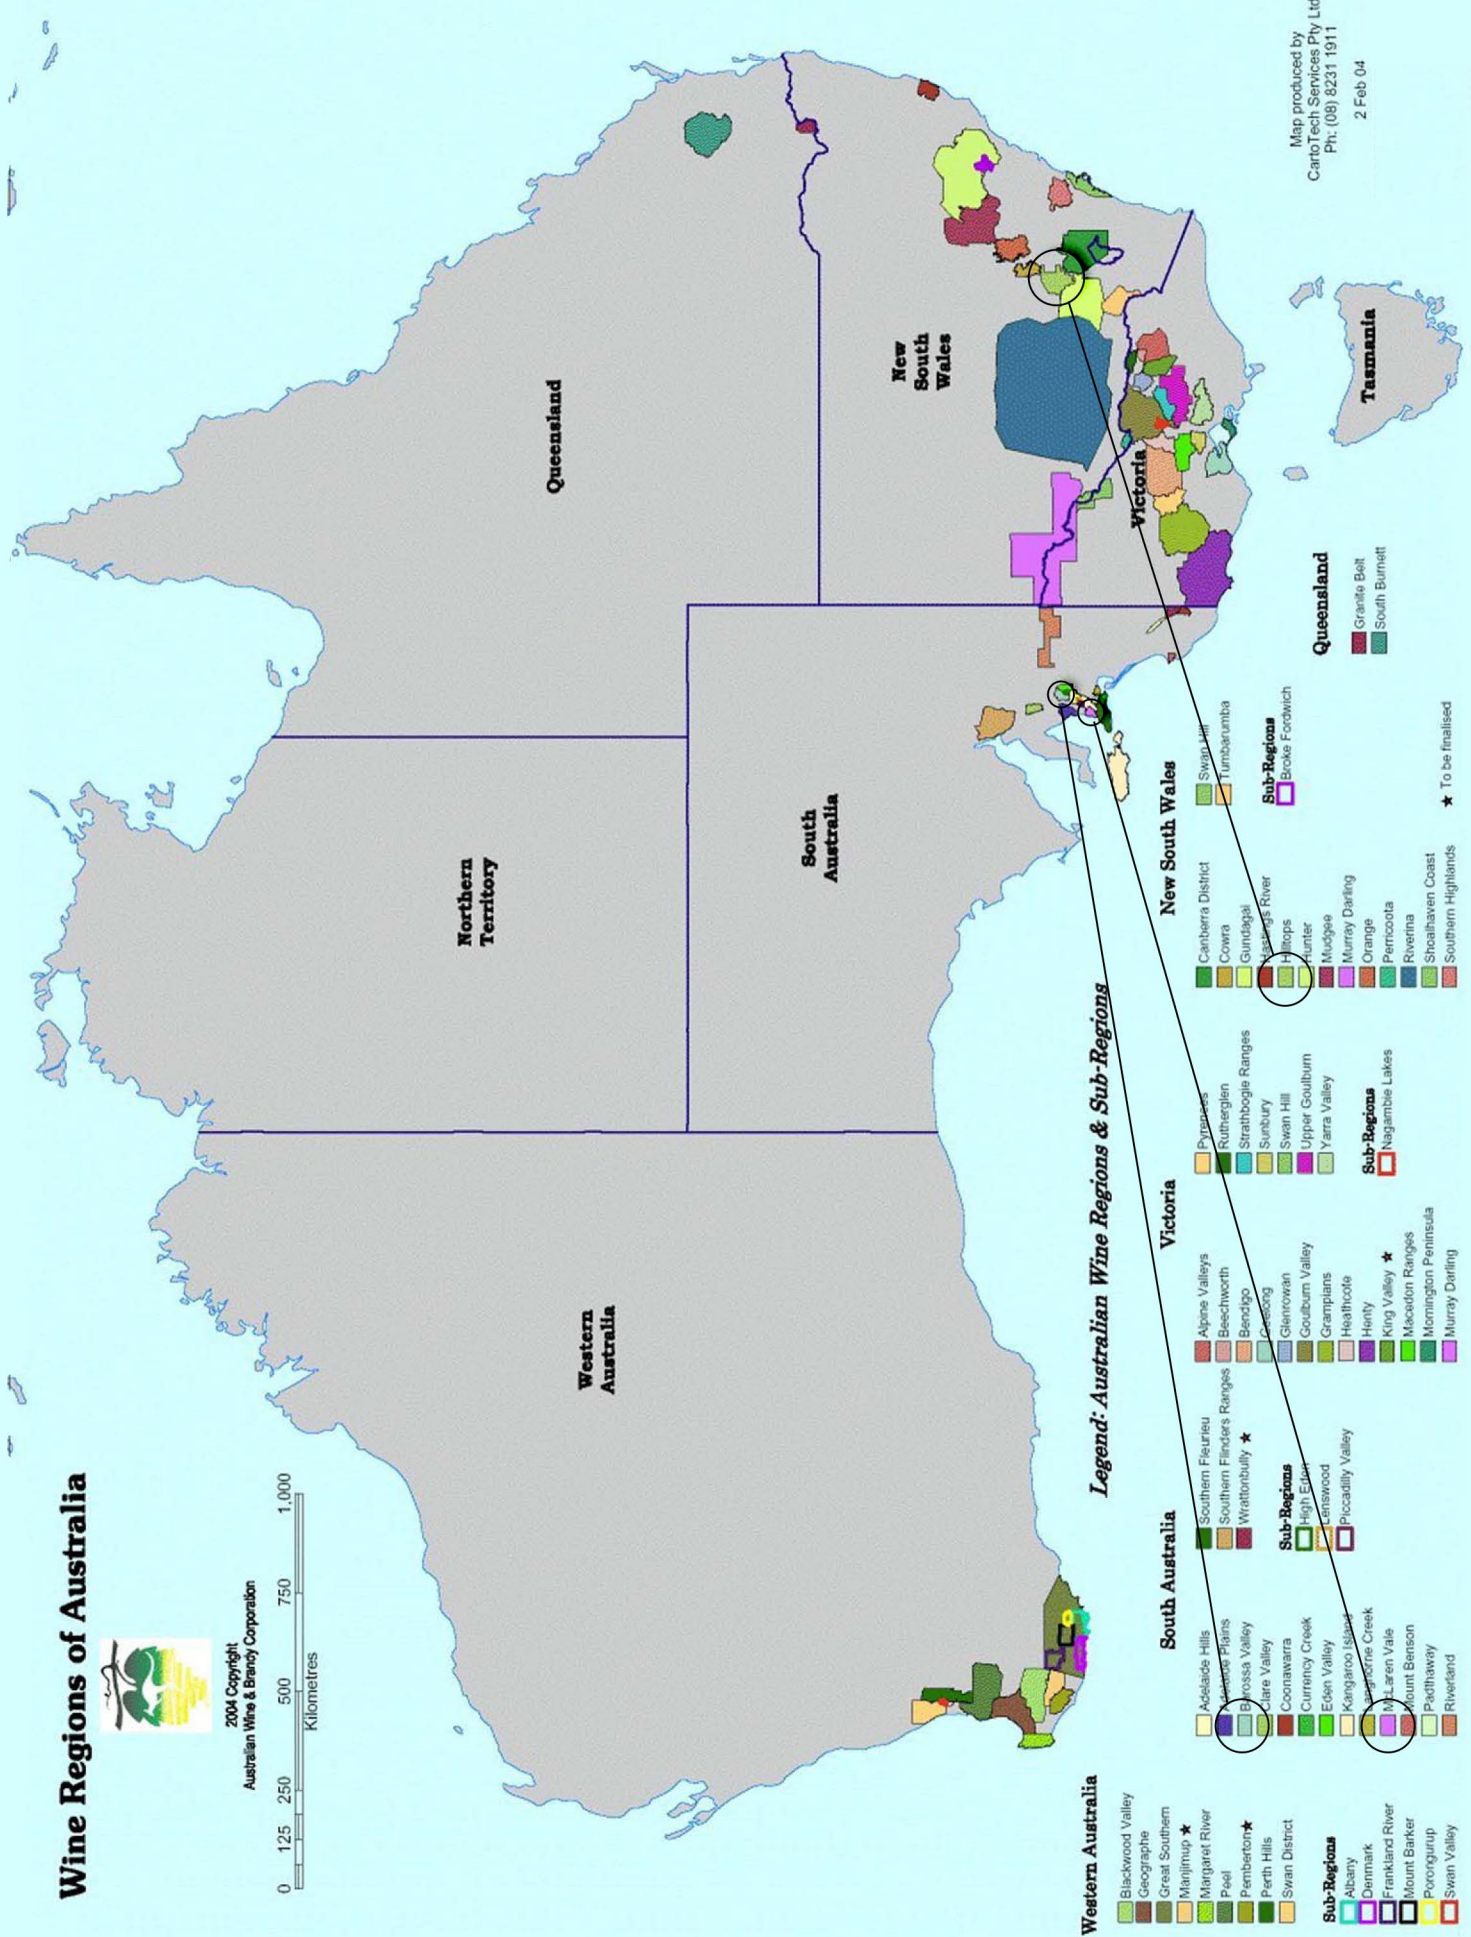

## Western Australia

- Blackwood Valley
- Geographic
- Great Southern
- Manjimup \*
- Margaret River
- Peel
- Pemberton\*
- Perth Hills
- Swan District
- Sub-Regions
- Albany
- Denmark
- Frankland River
- Mount Barker
- Poorongrup
- Swan Valley

## South Australia

- Adelaide Hills
- Barossa Valley
- Clare Valley
- Coonawarra
- Currenty Creek
- Eden Valley
- Kangaroo Island
- Limestone Creek
- McLaren Vale
- Mount Benson
- Padthaway
- Riverland
- Southern Fleurieu
- Southern Flinders Ranges
- Wrattonbully \*
- Sub-Regions
- High Eden
- Lenswood
- Piccadilly Valley
- Alpine Valleys
- Beechworth
- Bendigo
- Bersong
- Glenrowan
- Goulburn Valley
- Grampians
- Heathcote
- Henley
- King Valley \*
- Macedon Ranges
- Mornington Peninsula
- Murray Darling

## Victoria

- Pyrenees
- Rutherglen
- Strathbogie Ranges
- Sunbury
- Swan Hill
- Upper Goulburn
- Yarra Valley
- Sub-Regions
- Nagambie Lakes
- Alpine Valleys
- Beechworth
- Bendigo
- Bersong
- Glenrowan
- Goulburn Valley
- Grampians
- Heathcote
- Henley
- King Valley \*
- Macedon Ranges
- Mornington Peninsula
- Murray Darling

## New South Wales

- Canberra District
- Cowra
- Gundagai
- Macintyre River
- Altops
- Hunter
- Mudgee
- Murray Darling
- Orange
- Permacoola
- Riverina
- Shoalhaven Coast
- Southern Highlands
- Sub-Regions
- Broken Fordwich