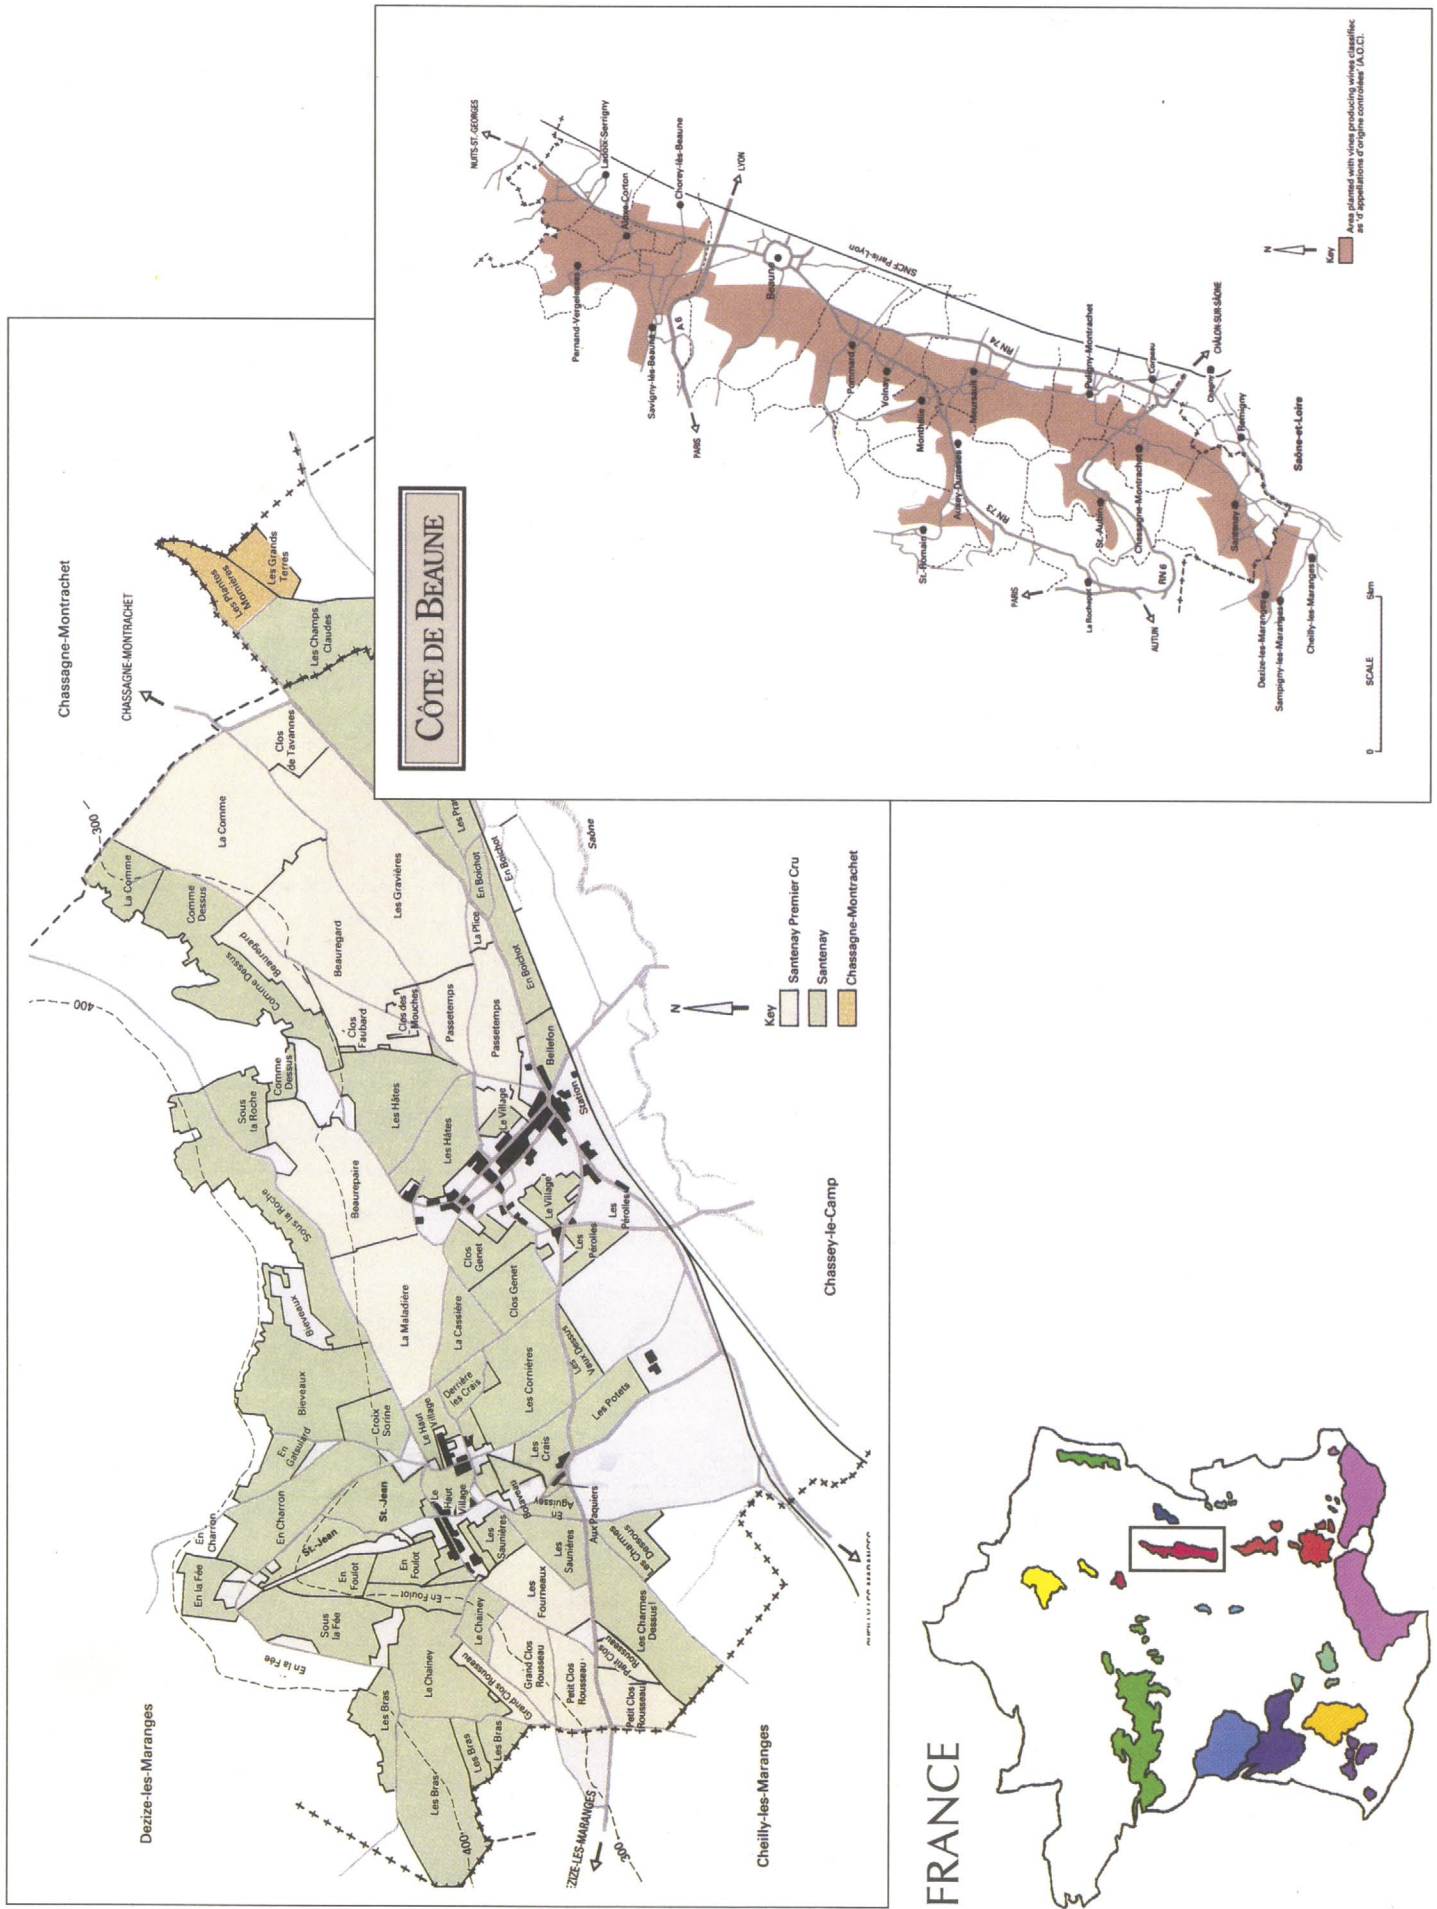

Santenay

Vineyard maps from THE GREAT DOMAINS OF BURGUNDY by Remington Norman. Maps copyright ©1992 by Kyle Cathie Ltd. Reprinted by permission of Henry Holt and Co., Inc.