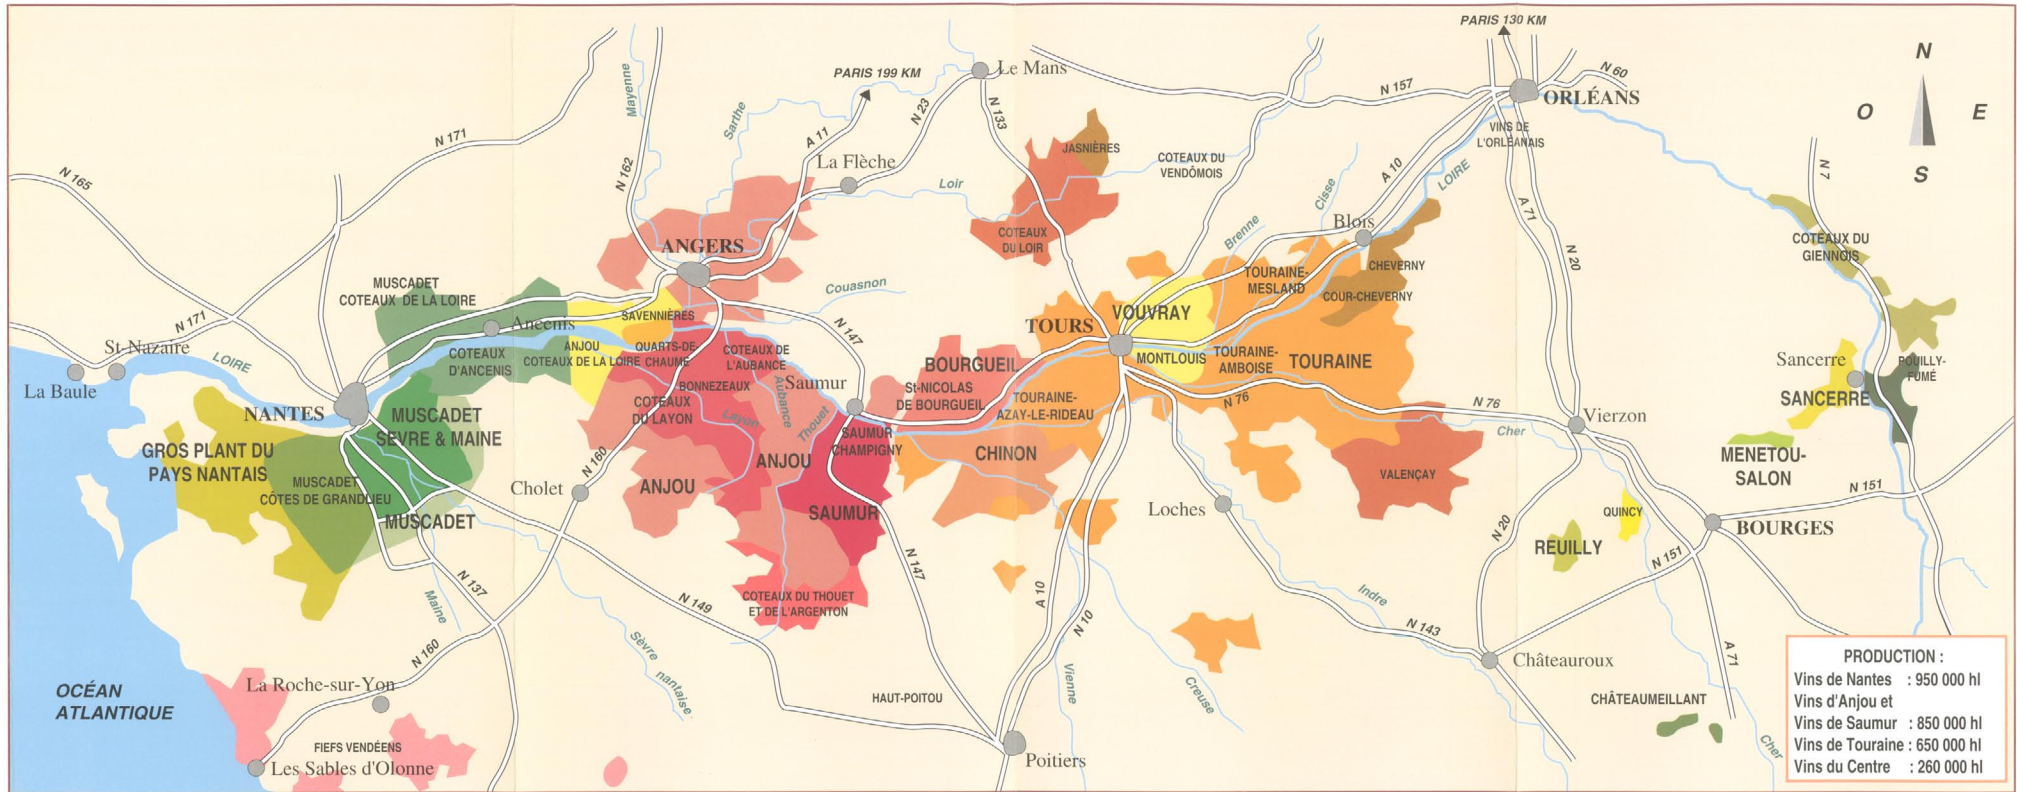

# LOIRE VALLEY WINES

WINES FROM NANTES

ANJOU SAUMUR

TOURAINE

CENTRE